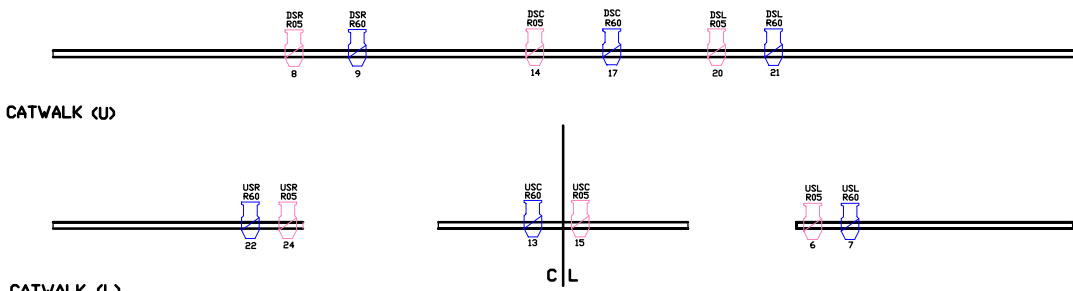

Circuits 24 23 22 8 9 10 11 12 13 14 15 16 17 18 19 20 21 7 6 5

LEGEND

- 19" Get Color
- 26" Dimmer Channel
- 36" Dimmer Channel
- 26" #1 roller scroller
- Dimmer Channel
- Get Color
- Empty Circuit

Quick info

Group 1 WARM - 8, 14, 20 DS
 Group 2 COOL - 9, 17, 21 DS
 Group 3 WARM - 24, 15, 6 US
 Group 4 COOL - 22, 13, 7 US

Group 5 PINK OH - 43, 42, 41; 47, 46, 45
 Group 6 RED OH - 59, 58, 57; 62, 61, 60
 Group 7 BLUE OH - 53, 52, 51; 56, 55, 54

1ST ELEC 36
 GROUP 8-HIGH SIDE (GOBO)-26, 25
 GROUP 9-HIGH SIDE-28, 27

2ND ELEC 36
 GROUP 10- HIGH SIDE (GOBO)-30, 29
 GROUP 11- HIGH SIDE-32, 31

RED CYC - 67, 65, 64
 GREEN CYC - 70, 69, 68
 BLUE CYC - 71, 72, 73

All measurements are almost exact.

	Willow Theatre Sugar Sand Park	
	House plot & Stage drawing	
Show:	DWG 1	
Date:	Misc. Info:	
Dwg. revised 02/12	Scale: 1/4" = 1 foot	Dwg. by Laura Fulton Drawn using AutoCAD2006 LT