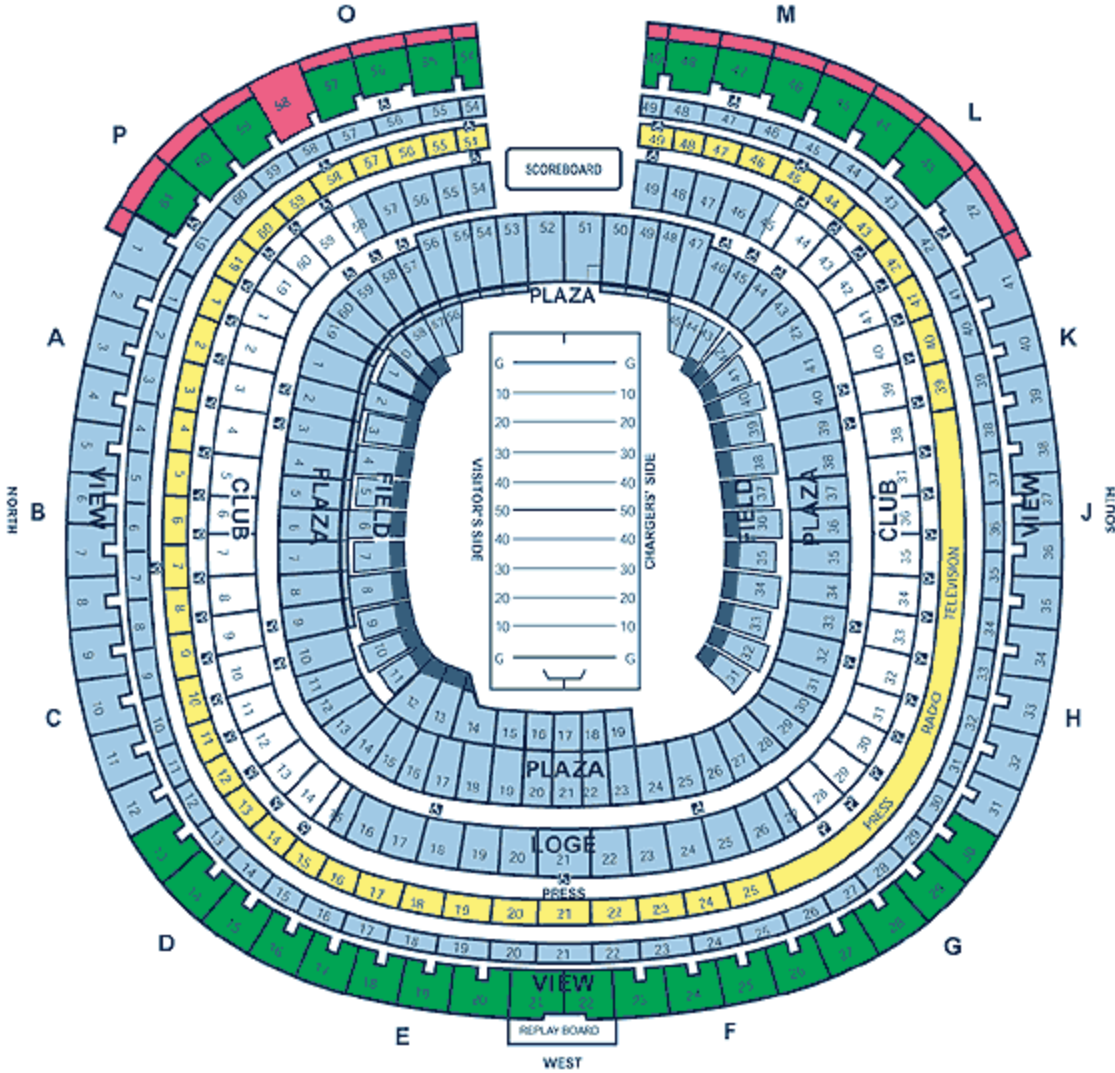

San Diego Qualcomm Stadium

Athlete Drop Off: Gate L1
Tickets & Will Call: Gate F
Gate Entrance: Gate G