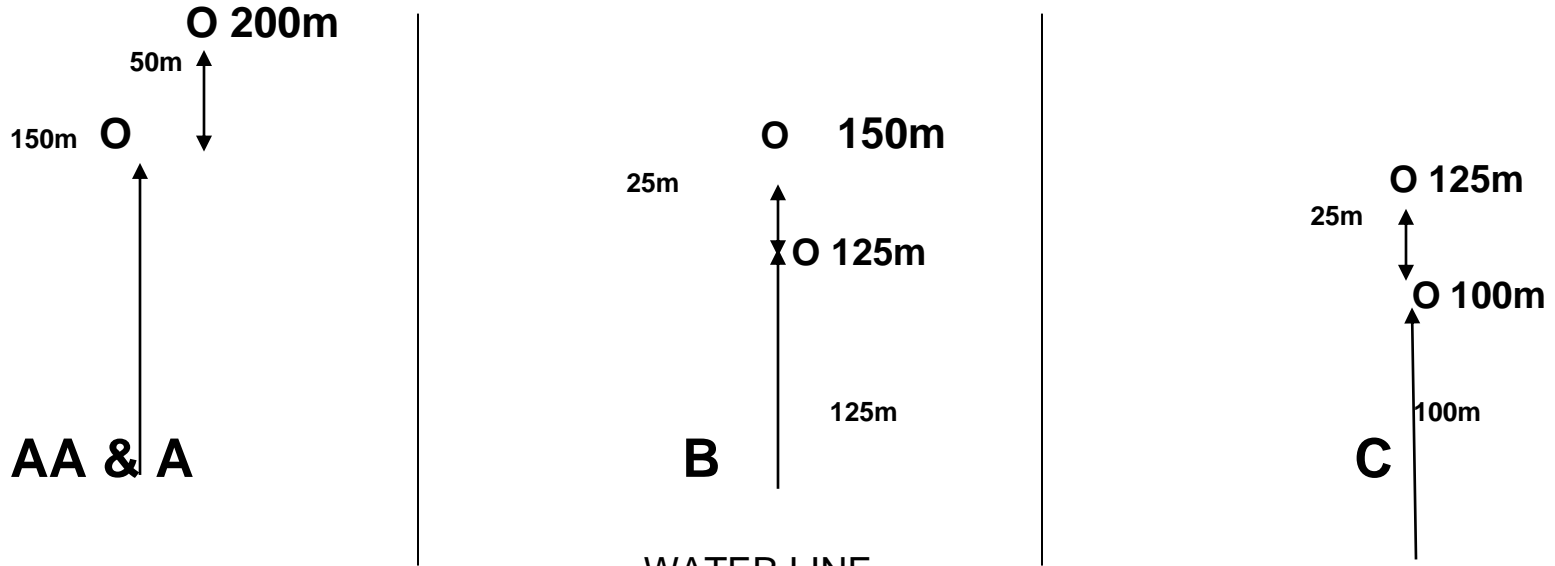

# CAL STATE GAMES MAP

WATER LINE

Competitors and Officials ONLY

SPECTATOR LINE

HEAD SCORE

TEAM AREA

TEAM AREA

MAIN TOWER →

TEAM AREA

TEAM AREA